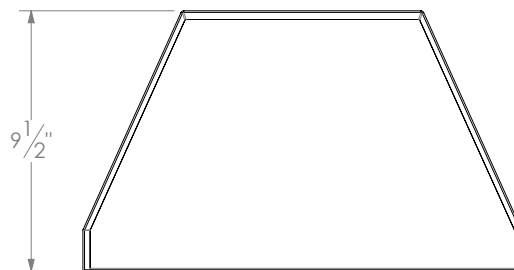

ISOMETRIC VIEW

FRONT VIEW

SIDE VIEW

BOTTOM VIEW

TOP VIEW

CST 3393 SC
Custom Scence

A

WEIGHT: 22 lbs
BACKPLATE: Custom
CHAIN: N/A
SHADE: N/A
LENS: Clear glass
LIGHT NO.: 1
BASE: Candelabra 4"
FINISH: Tier 1 copper
ENGINEERED: Carlos Quezada