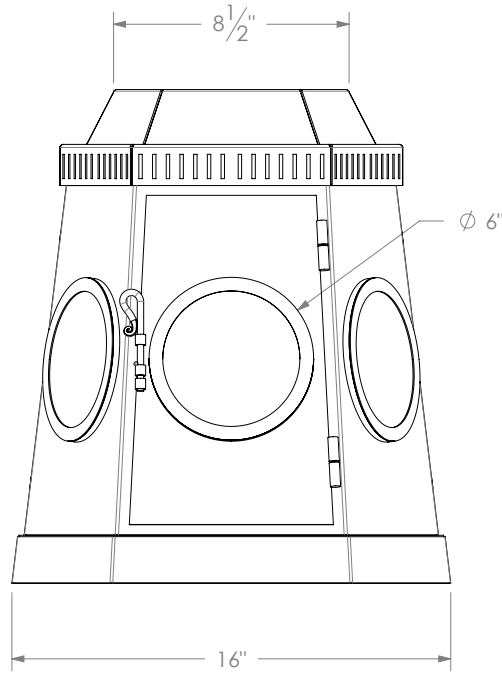

ISOMETRIC VIEW

FRONT VIEW

SIDE VIEW

BOTTOM VIEW

TOP VIEW

CST 3393 SC
Custom Scence

A

WEIGHT: 22 lbs
BACKPLATE: Custom
CHAIN: N/A
SHADE: N/A
LENS: Clear glass
LIGHT NO.: 1
BASE: Candelabra 4"
FINISH: Tier 1 copper
ENGINEERED: Carlos Quezada