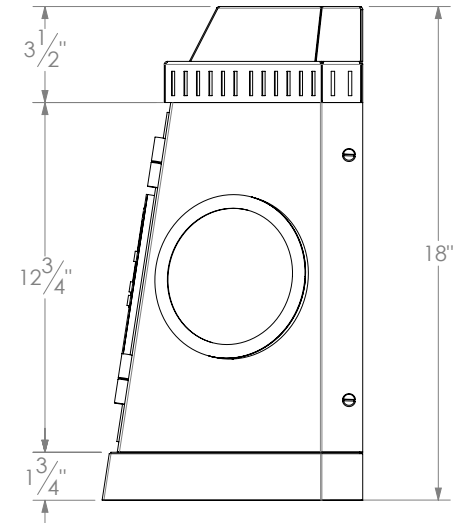

ISOMETRIC VIEW

FRONT VIEW

SIDE VIEW

BOTTOM VIEW

TOP VIEW

CST 3393 SC
Custom Scence

A

WEIGHT: 22 lbs
BACKPLATE: Custom
CHAIN: N/A
SHADE: N/A
LENS: Clear glass
LIGHT NO.: 1
BASE: Candelabra 4"
FINISH: Tier 1 copper
ENGINEERED: Carlos Quezada