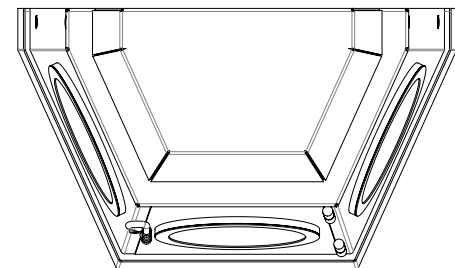

ISOMETRIC VIEW

FRONT VIEW

SIDE VIEW

BOTTOM VIEW

TOP VIEW

CST 3393 SC
Custom Scence

A

WEIGHT: 22 lbs
BACKPLATE: Custom
CHAIN: N/A
SHADE: N/A
LENS: Clear glass
LIGHT NO.: 1
BASE: Candelabra 4"
FINISH: Tier 1 copper
ENGINEERED: Carlos Quezada