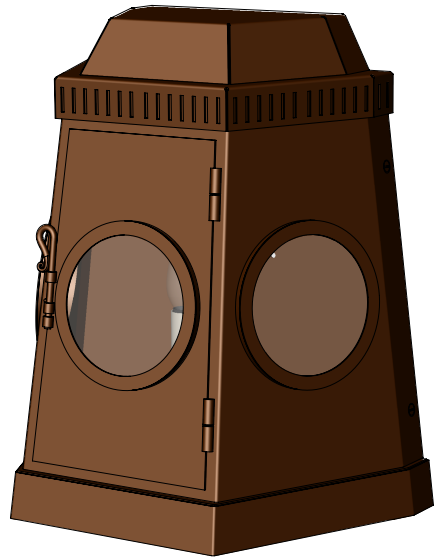

ISOMETRIC VIEW

FRONT VIEW

SIDE VIEW

BOTTOM VIEW

TOP VIEW

CST 3393 SC
Custom Scence

A

WEIGHT: 22 lbs
BACKPLATE: Custom
CHAIN: N/A
SHADE: N/A
LENS: Clear glass
LIGHT NO.: 1
BASE: Candelabra 4"
FINISH: Tier 1 copper
ENGINEERED: Carlos Quezada

3/9/2020

ISOMETRIC VIEW